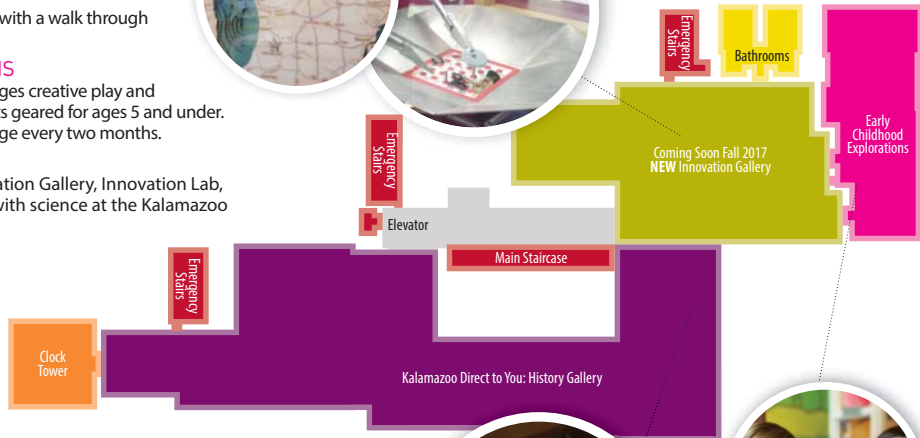

THIRD FLOOR

Follow the Mummy on Twitter!

Special Exhibit

GUITAR: THE INSTRUMENT THAT ROCKED THE WORLD

SEPTEMBER 30, 2017 – JANUARY 7, 2018

This rockin' exhibit offers attendees an entertaining, engaging, and hands-on experience with one of the most important cultural icons in history. GUITAR has it all: music, science, history, pop culture, video, interactives, and games.

SECOND FLOOR

KALAMAZOO DIRECT TO YOU

Enjoy the hands-on history of Kalamazoo with a walk through Kalamazoo Direct to You.

EARLY CHILDHOOD EXPLORATIONS

This special area for preschoolers encourages creative play and provides programs and interactive exhibits geared for ages 5 and under. The themed activities and programs change every two months.

NEW INNOVATION GALLERY

The fall 2017 opening of the new Innovation Gallery, Innovation Lab, and ThinkTank invites new encounters with science at the Kalamazoo Valley Museum.

The new exhibit and interactive space will include technology-rich exploration of four major areas: Human Body, Environment, Mobility, and Music. These new offerings will inspire and nurture the exploration of science, technology, engineering, and math, commonly referred to as STEM, along with history and art.

The Innovation Gallery will dedicate space for live, participatory demonstrations to enliven visitors' science experience, making science relatable and relevant for all visitors.

The Innovation Gallery is expected to open in November.

For more information visit kalamazoomuseum.org

FIRST FLOOR

HATEFUL THINGS

SEPTEMBER 17, 2017 - JANUARY 14, 2018