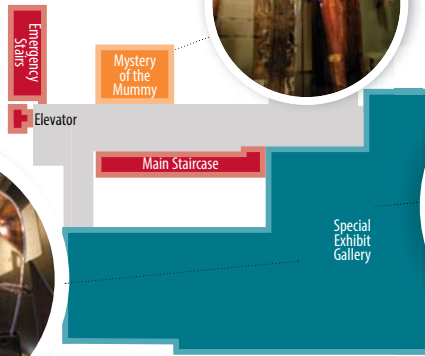

THIRD FLOOR

Follow the Mummy on Twitter!

Special Exhibit

GUITAR: THE INSTRUMENT THAT ROCKED THE WORLD

SEPTEMBER 30, 2017 – JANUARY 7, 2018

This rockin' exhibit offers attendees an entertaining, engaging, and hands-on experience with one of the most important cultural icons in history. GUITAR has it all: music, science, history, pop culture, video, interactives, and games.

SECOND FLOOR

KALAMAZOO DIRECT TO YOU

Enjoy the hands-on history of Kalamazoo with a walk through Kalamazoo Direct to You.

EARLY CHILDHOOD EXPLORATIONS

This special area for preschoolers encourages creative play and provides programs and interactive exhibits geared for ages 5 and under. The themed activities and programs change every two months.

NEW INNOVATION GALLERY

The fall 2017 opening of the new Innovation Gallery, Innovation Lab, and ThinkTank invites new encounters with science at the Kalamazoo Valley Museum.

The new exhibit and interactive space will include technology-rich exploration of four major areas: Human Body, Environment, Mobility, and Music. These new offerings will inspire and nurture the exploration of science, technology, engineering, and math, commonly referred to as STEM, along with history and art.

The Innovation Gallery will dedicate space for live, participatory demonstrations to enliven visitors' science experience, making science relatable and relevant for all visitors.

The Innovation Gallery is expected to open in November.