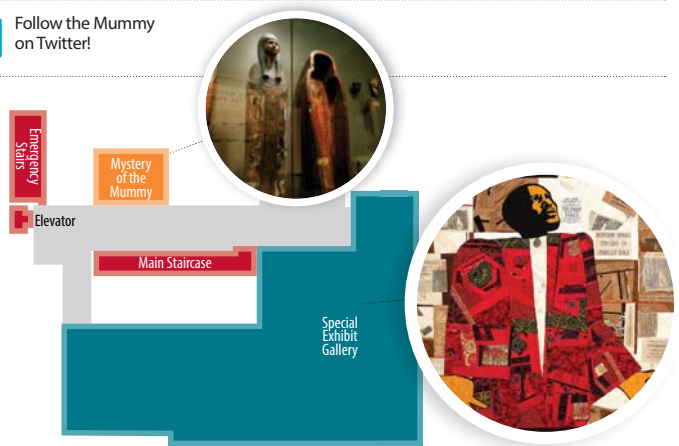

THIRD FLOOR

Follow the Mummy on Twitter!

Special Exhibit

AND STILL WE RISE: RACE, CULTURE AND VISUAL CONVERSATIONS

JANUARY 21 - JUNE 4, 2017

The beautifully handcrafted quilts featured in And Still We Rise narrate the history of the African American experience, capturing the stories of freedom's heroes. Through the accessibility of their colors, patterns, and symbols, these quilts relate stories that enable conversations about sensitive topics from our history, furthering the conversation of racial reconciliation in America. Presented by the Women of Color Quilters Network in partnership with Cincinnati Museum Center and National Underground Railroad Freedom Center.

MYSTERY OF THE MUMMY

Who is she? What did she look like? Where was she from? With the aid of scientists, doctors, and scholars, you can learn the answers to these questions and more in the "Mystery of the Mummy" exhibit.

SECOND FLOOR

KALAMAZOO DIRECT TO YOU

Enjoy the hands-on history of Kalamazoo with a walk through Kalamazoo Direct to You.

SCIENCE IN MOTION

This lively, hands-on exhibit invites visitors of all ages to participate in science by seeing, touching, feeling, hearing, and discovering.

PLANETARIUM

Explore the universe with shows that change every season in our updated full-dome planetarium.

MARY JANE STRYKER THEATER

Enjoy documentaries, movies, concerts, and history lectures throughout the year.