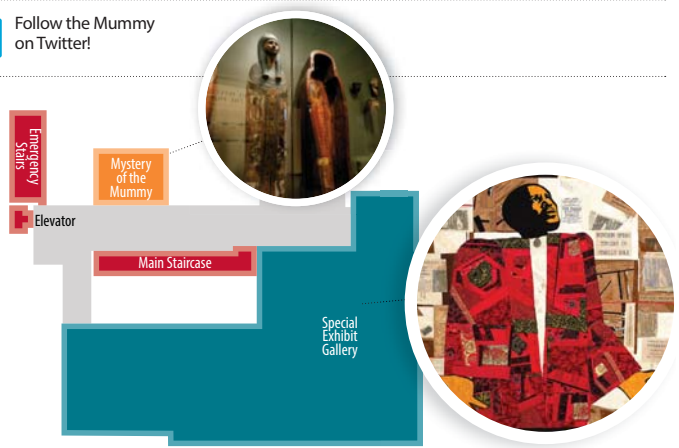

THIRD FLOOR

Follow the Mummy on Twitter!

Special Exhibit

AND STILL WE RISE: RACE, CULTURE AND VISUAL CONVERSATIONS

JANUARY 21 - JUNE 4, 2017

The beautifully handcrafted quilts featured in And Still We Rise narrate the history of the African American experience, capturing the stories of freedom's heroes. Through the accessibility of their colors, patterns, and symbols, these quilts relate stories that enable conversations about sensitive topics from our history, furthering the conversation of racial reconciliation in America. Presented by the Women of Color Quilters Network in partnership with Cincinnati Museum Center and National Underground Railroad Freedom Center.

MYSTERY OF THE MUMMY

Who is she? What did she look like? Where was she from? With the aid of scientists, doctors, and scholars, you can learn the answers to these questions and more in the "Mystery of the Mummy" exhibit.

SECOND FLOOR

KALAMAZOO DIRECT TO YOU

Enjoy the hands-on history of Kalamazoo with a walk through Kalamazoo Direct to You.

SCIENCE IN MOTION

This lively, hands-on exhibit invites visitors of all ages to participate in science by seeing, touching, feeling, hearing, and discovering.

PLANETARIUM

Explore the universe with shows that change every season in our updated full-dome planetarium.

MARY JANE STRYKER THEATER

Enjoy documentaries, movies, concerts, and history lectures throughout the year.